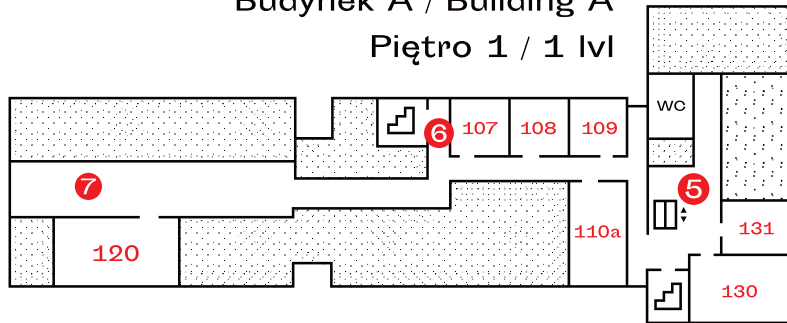

Budynek A / Building A
Piętro 1 / 1 lvl

Budynek A / Building A
Parter / 0 lvl

Budynek A / Building A
Piwnica / -1 lvl

Building A Programme

1 lvl

- 107 Polish-Japanese onomatopoeia, game for the youngest visitors
- 108 Night of Japanese Deities and Demons
- 109 Omikuji ticket
- 110a Lecture "Kyoto by night", prof. Mitsuhiro Toho
- 120 Yukata (19:30, 20:30, 21:30, 22:30, 23:30, 00:30) and furoshiki, workshops
- 130 Interactive storytelling
- 131 Your name in Japanese
- 5 hall Teru Teru Bouzu, workshops for the youngest visitors
- 6 hall Ikebana exhibition
- 7 hall Photo booth