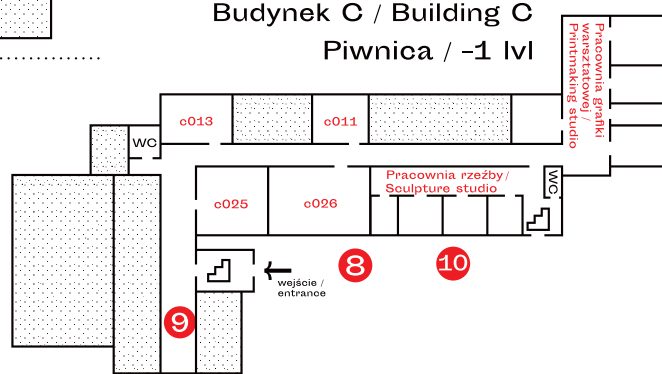

- 1 Main hall Multimedia installation
- 2 hall "Sakura" game
- 3 hall Japanese woodcut exhibition
- Library Calligraphy workshops
- room 17 VR2 Virtual reality games
- 4 hall Multimedia installation

-1 lvl

- Cloakroom „Rączka” and „Your name in binary code”

☰ winda / lift 🪜 schody / stairs ⓘ informacja / information

Budynek C / Building C
Piętro 1 / 1 lvl

Budynek C / Building C
Studio sztuki / Art studio

Budynek C / Building C
Piwnica / -1 lvl