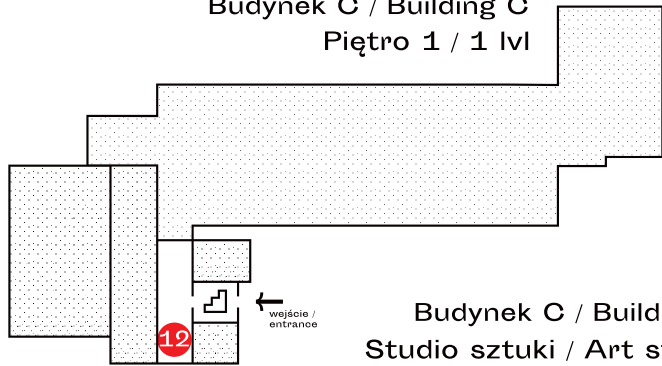

- 1 Main hall Multimedia installation
- 2 hall "Sakura" game
- 3 hall Japanese woodcut exhibition
- Library Calligraphy workshops
- room 17 VR2 Virtual reality games
- 4 hall Multimedia installation

-1 lvl

- Cloakroom „Rączka” and „Your name in binary code”

☰ winda / lift 🪜 schody / stairs ⓘ informacja / information

Budynek C / Building C
Piętro 1 / 1 lvl

Budynek C / Building C
Studio sztuki / Art studio

Budynek C / Building C
Piwnica / -1 lvl