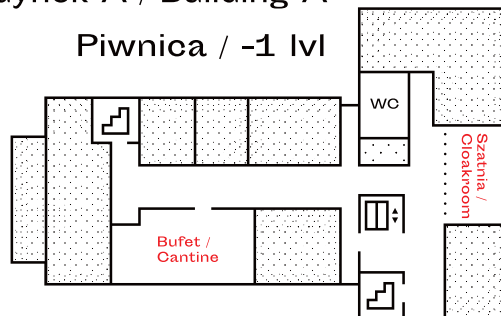

Budynek A / Building A
Piętro 1 / 1 lvl

Budynek A / Building A
Parter / 0 lvl

Budynek A / Building A
Piwnica / -1 lvl

Building A Programme

1 lvl

- 107 Polish-Japanese onomatopoeia, game for the youngest visitors
- 108 Night of Japanese Deities and Demons
- 109 Omikuji ticket
- 110a Lecture "Kyoto by night", prof. Mitsuhiro Toho
- 120 Yukata (19:30, 20:30, 21:30, 22:30, 23:30, 00:30) and furoshiki, workshops
- 130 Interactive storytelling
- 131 Your name in Japanese
- 5 hall Teru Teru Bouzu, workshops for the youngest visitors
- 6 hall Ikebana exhibition
- 7 hall Photo booth