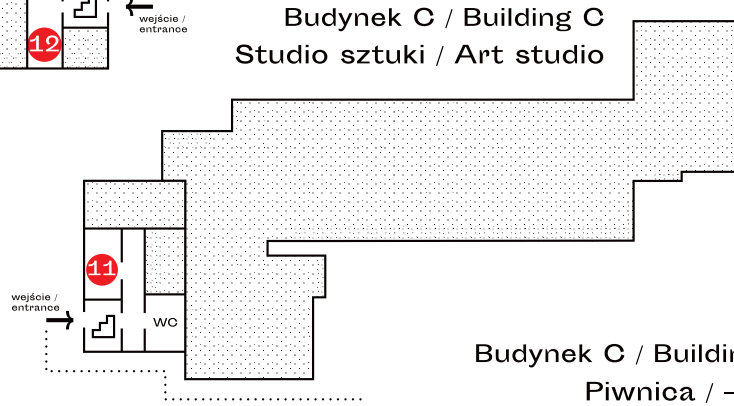

- 1 Main hall Multimedia installation
- 2 hall "Sakura" game
- 3 hall Japanese woodcut exhibition
- Library Calligraphy workshops
- room 17 VR2 Virtual reality games
- 4 hall Multimedia installation

-1 lvl

- Cloakroom „Rączka” and „Your name in binary code”

☰ winda / lift 🪜 schody / stairs ⓘ informacja / information

Budynek C / Building C
Piętro 1 / 1 lvl

Budynek C / Building C
Studio sztuki / Art studio

Budynek C / Building C
Piwnica / -1 lvl